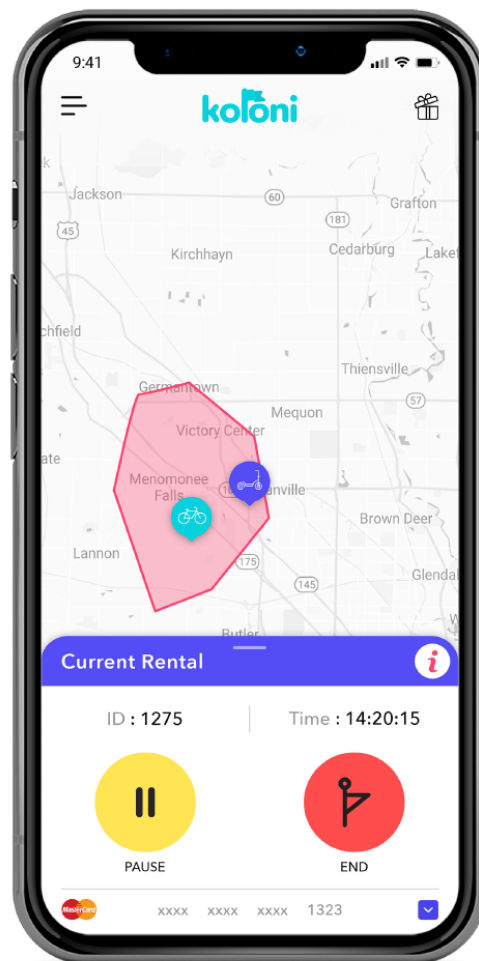

koloni

bike share

LOCATION NAME

Download Koloni

HOW IT WORKS

DOWNLOAD THE KOLONI APP

The koloni app can be found on both android and apple stores. It is free to download and sign-up!

CREATE YOUR USER ACCOUNT

There are a few different ways you can create an account and sign in. Follow the in-app instructions.

SCAN QR CODE OR INPUT BIKE ID

Follow the instructions to unlock a bike inside the app. You will be asked to scan a QR code or input the bike ID #.

ENJOY YOUR BIKE RIDE

Ride and enjoy the community. When you're done, share your referral code with friends to earn free rides!

NEED HELP?

If you're experiencing issues, you can report this in-app at anytime. Alternatively you could message us through our website.

koloni.me

Any issues with bike rentals must go through Koloni.me and your app that you downloaded onto your device. Do not contact Hamilton County Conservation or the City of Webster City for rental issues as this is a web based application for rentals. When you are done, you must manually close the bike lock on the back wheel after you return the bike.