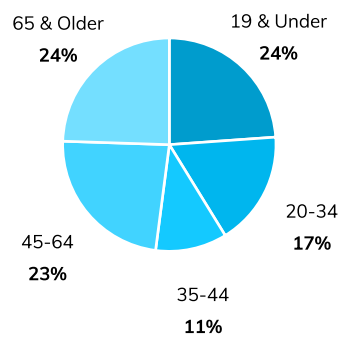

Population Overview

Population 2020:	7,506
Population 2025:	7,204
Female Population 2020:	3,840
Male Population 2020:	3,668
Diversity Index:	36.7

Population By Race

White:	88%
Hispanic or Latino:	10%
Some Other Race:	5%
Asian:	4%
Two or More Races:	3%
Black or African American:	Below 1%
American Indian:	Below 1%
Native Hawaiian or Pacific Islander:	Below 1%

Age & Gender 2020

Median Age 2020

Households

Total Families

Workforce

Total Workforce:	4,020
Employed:	91%
Unemployed:	9%

Average Daily Commute

Net Migration