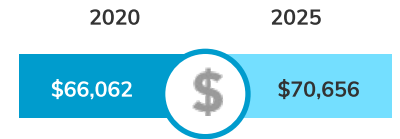

Housing Overview

2020 Median Home Value:	\$98,927
2025 Median Home Value:	\$103,717
2020 Total Housing Units:	3,668
2020 Owner Occupied Units:	2,068
2020 Renter Occupied Units:	1,126
2020 Vacant Units:	474
2025 Total Housing Units:	3,675
2025 Owner Occupied Units:	1,992
2025 Renter Occupied Units:	1,126
2025 Vacant Units:	608

Employment by Industry

Manufacturing:	658
Health Care/Social Assistance:	630
Retail Trade:	415
Educational Services:	326
Construction:	286
Other Services:	178
Public Administration:	161
Professional/Scientific/Tech Services:	150
Finance/Insurance:	126
Wholesale Trade:	120
Admin/Support/Waste Management Services:	120
Transportation/Warehousing:	115
Agriculture/Forestry/Fishing/Hunting:	112
Information:	89
Accommodation/Food Services:	74
Utilities:	36
Arts/Entertainment/Recreation:	18
Mining/Quarrying/Oil & Gas Extraction:	15
Real Estate/Rental/Leasing:	14
Management of Companies/Enterprises:	0

Income

Median Household Income

Average Household Income

Per Capita Income

Income Growth

Per Capita Income Annual Growth Rate	1.35%
Median Household Income Annual Growth Rate	0.37%

Household Income Distribution