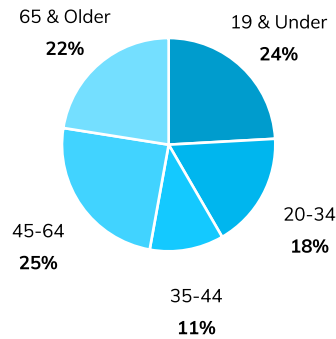

Webster City

County: Hamilton

City of Webster City

515-832-9151 | lhenderson@webstercity.com

Source: ESRI®, 2020

Population

Population By Age 2020

Population By Age 2025

Population Overview

Population 2020:	7,506
Population 2025:	7,204
Female Population 2020:	3,840
Male Population 2020:	3,668
Diversity Index:	36.7

Population By Race

White:	88%
Hispanic or Latino:	10%
Some Other Race:	5%
Asian:	4%
Two or More Races:	3%
Black or African American:	Below 1%
American Indian:	Below 1%
Native Hawaiian or Pacific Islander:	Below 1%

Age & Gender 2020

Median Age 2020

Households

Total Families

Workforce

Total Workforce:	4,020
Employed:	91%
Unemployed:	9%

Average Daily Commute

Net Migration