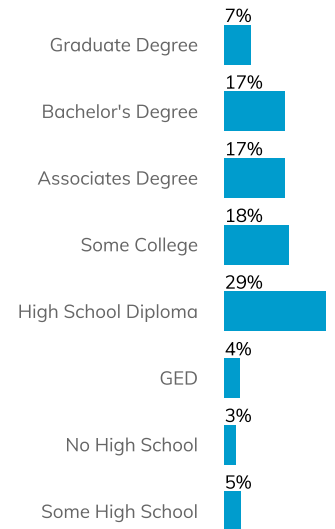

Description

Webster City is a beautiful city nestled along the Boone River in North Central Iowa. Webster City is the county seat of Hamilton County. Located 10 miles from I-35, Webster City offers many aspects of small-town life with the conveniences of larger towns. Webster City offers many quality parks, a bicycle & walking trail, indoor and outdoor swimming pools, many fine churches, the Kendall Young Library, as well as a High School and Middle School, two public elementary schools and a parochial elementary school, and the Iowa Central Community College Campus.

Education

Education Levels

Graduate Degree	388
Bachelor's Degree	888
High School Diploma	1,495

Education Attainment 2020

Source: ESRI®, 2020