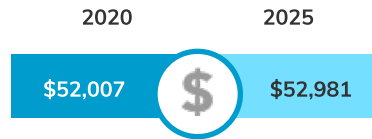

Housing Overview

2020 Median Home Value:	$98,927
2025 Median Home Value:	$103,717
2020 Total Housing Units:	3,668
2020 Owner Occupied Units:	2,068
2020 Renter Occupied Units:	1,126
2020 Vacant Units:	474
2025 Total Housing Units:	3,675
2025 Owner Occupied Units:	1,992
2025 Renter Occupied Units:	1,126
2025 Vacant Units:	608

Employment by Industry

Manufacturing:	658
Health Care/Social Assistance:	630
Retail Trade:	415
Educational Services:	326
Construction:	286
Other Services:	178
Public Administration:	161
Professional/Scientific/Tech Services:	150
Finance/Insurance:	126
Wholesale Trade:	120
Admin/Support/Waste Management Services:	120
Transportation/Warehousing:	115
Agriculture/Forestry/Fishing/Hunting:	112
Information:	89
Accommodation/Food Services:	74
Utilities:	36
Arts/Entertainment/Recreation:	18
Mining/Quarrying/Oil & Gas Extraction:	15
Real Estate/Rental/Leasing:	14
Management of Companies/Enterprises:	0

Income

Median Household Income