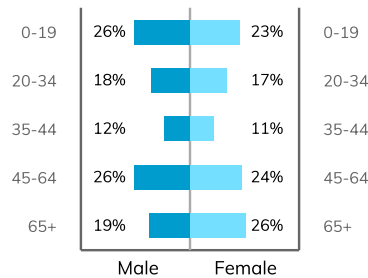

Population Overview

Population 2020:	7,506
Population 2025:	7,204
Female Population 2020:	3,840
Male Population 2020:	3,668
Diversity Index:	36.7

Population By Race

White:	88%
Hispanic or Latino:	10%
Some Other Race:	5%
Asian:	4%
Two or More Races:	3%
Black or African American:	Below 1%
American Indian:	Below 1%
Native Hawaiian or Pacific Islander:	Below 1%

Age & Gender 2020

Median Age 2020

Households

Total Families

Workforce

Total Workforce:	4,020
Employed:	91%
Unemployed:	9%

Average Daily Commute

Net Migration