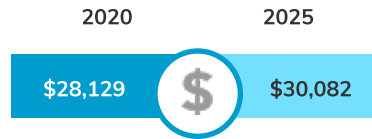

Housing Overview

2020 Median Home Value:	\$98,927
2025 Median Home Value:	\$103,717
2020 Total Housing Units:	3,668
2020 Owner Occupied Units:	2,068
2020 Renter Occupied Units:	1,126
2020 Vacant Units:	474
2025 Total Housing Units:	3,675
2025 Owner Occupied Units:	1,992
2025 Renter Occupied Units:	1,126
2025 Vacant Units:	608

Income

Median Household Income

Average Household Income

Per Capita Income

Income Growth

Per Capita Income Annual Growth Rate	1.35%
Median Household Income Annual Growth Rate	0.37%

Household Income Distribution