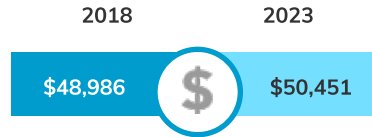

Housing Overview

2018 Median Home Value:	$90,020
2023 Median Home Value:	$94,026
2018 Total Housing Units:	3,796
2018 Owner Occupied Units:	2,086
2018 Renter Occupied Units:	1,188
2018 Vacant Units:	522
2023 Total Housing Units:	3,804
2023 Owner Occupied Units:	2,006
2023 Renter Occupied Units:	1,188
2023 Vacant Units:	636

Employment by Industry

Health Care/Social Assistance:	724
Manufacturing:	617
Retail Trade:	502
Educational Services:	277
Other Services:	230
Admin/Support/Waste Management Services:	182
Accommodation/Food Services:	172
Construction:	164
Information:	142
Transportation/Warehousing:	131
Finance/Insurance:	110
Professional/Scientific/Tech Services:	102
Wholesale Trade:	99
Agriculture/Forestry/Fishing/Hunting:	94
Arts/Entertainment/Recreation:	85
Public Administration:	66
Utilities:	19
Mining/Quarrying/Oil & Gas Extraction:	15
Real Estate/Rental/Leasing:	8
Management of Companies/Enterprises:	0

Income

Median Household Income