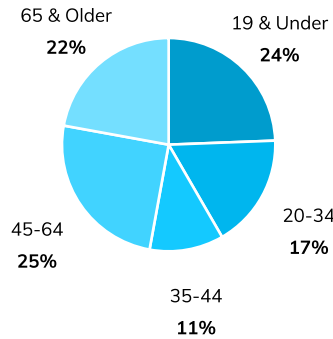

Webster City

County: Hamilton

City of Webster City

515-832-9151 | lhenderson@webstercity.com

Source: ESRI®, 2018

Population

Population By Age 2018

Population By Age 2023

Population Overview

Population 2018:	7,701
Population 2023:	7,453
Female Population 2018:	3,938
Male Population 2018:	3,760
Diversity Index:	35.3

Population By Race

White:	88%
Hispanic or Latino:	9%
Some Other Race:	5%
Asian:	4%
Two or More Races:	2%
Black or African American:	Below 1%
American Indian:	Below 1%
Native Hawaiian or Pacific Islander:	Below 1%

Age & Gender 2018

Median Age 2018

Households

Total Families

Workforce

Total Workforce:	3,846
Employed:	97%
Unemployed:	3%

Average Daily Commute

Net Migration