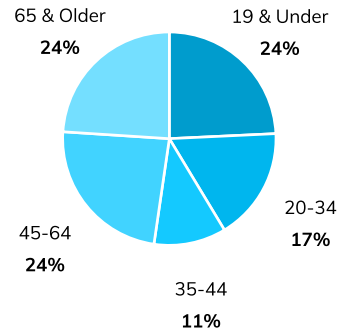

Webster City

County: Hamilton

City of Webster City

515-832-9151 | lhenderson@webstercity.com

Source: ESRI®, 2018

Population

Population By Age 2018

Population By Age 2023

Population Overview

Population 2018:	7,701
Population 2023:	7,453
Female Population 2018:	3,938
Male Population 2018:	3,760
Diversity Index:	35.3

Population By Race

White:	88%
Hispanic or Latino:	9%
Some Other Race:	5%
Asian:	4%
Two or More Races:	2%
Black or African American:	Below 1%
American Indian:	Below 1%
Native Hawaiian or Pacific Islander:	Below 1%

Age & Gender 2018

Median Age 2018

Households

Total Families

Workforce

Total Workforce:	3,846
Employed:	97%
Unemployed:	3%

Average Daily Commute

Net Migration