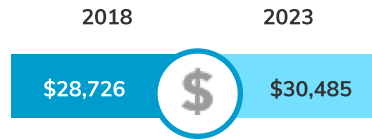

Income

Median Household Income

Average Household Income

Per Capita Income

Income Growth

Per Capita Income Annual Growth Rate	1.2%
Median Household Income Annual Growth Rate	0.59%

Household Income Distribution