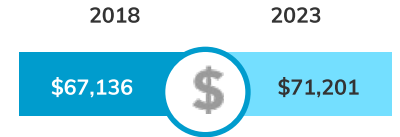

Housing Overview

2018 Median Home Value:	\$90,020
2023 Median Home Value:	\$94,026
2018 Total Housing Units:	3,796
2018 Owner Occupied Units:	2,086
2018 Renter Occupied Units:	1,188
2018 Vacant Units:	522
2023 Total Housing Units:	3,804
2023 Owner Occupied Units:	2,006
2023 Renter Occupied Units:	1,188
2023 Vacant Units:	636

Employment by Industry

Health Care/Social Assistance:	724
Manufacturing:	617
Retail Trade:	502
Educational Services:	277
Other Services:	230
Admin/Support/Waste Management Services:	182
Accommodation/Food Services:	172
Construction:	164
Information:	142
Transportation/Warehousing:	131
Finance/Insurance:	110
Professional/Scientific/Tech Services:	102
Wholesale Trade:	99
Agriculture/Forestry/Fishing/Hunting:	94
Arts/Entertainment/Recreation:	85
Public Administration:	66
Utilities:	19
Mining/Quarrying/Oil & Gas Extraction:	15
Real Estate/Rental/Leasing:	8
Management of Companies/Enterprises:	0

Income

Median Household Income

Average Household Income

Per Capita Income

Income Growth

Per Capita Income Annual Growth Rate	1.2%
Median Household Income Annual Growth Rate	0.59%

Household Income Distribution