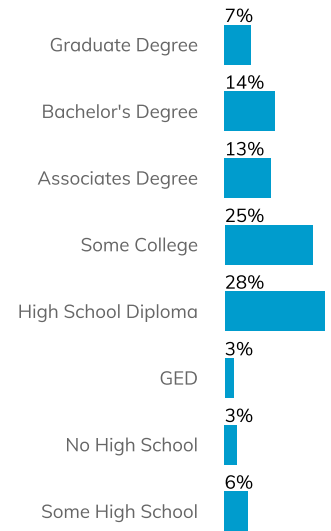

Description

Webster City is a beautiful city nestled along the Boone River in North Central Iowa. Webster City is the county seat of Hamilton County. Located 10 miles from I-35, Webster City offers many aspects of small-town life with the conveniences of larger towns. Webster City offers many quality parks, a bicycle & walking trail, indoor and outdoor swimming pools, many fine churches, the Kendall Young Library, as well as a High School and Middle School, two public elementary schools and a parochial elementary school, and the Iowa Central Community College Campus.

Education

Education Levels

Graduate Degree	401
Bachelor's Degree	763
High School Diploma	1,505

Education Attainment 2018

Source: ESRI®, 2018