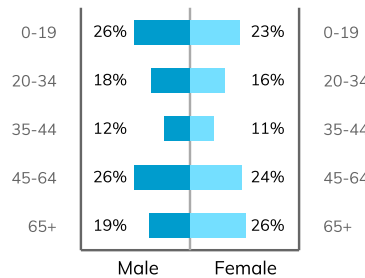

Webster City

County: Hamilton

City of Webster City

515-832-9151 | lhenderson@webstercity.com

Source: ESRI®, 2018

Population

Population By Age 2018

Population By Age 2023

Population Overview

Population 2018:	7,701
Population 2023:	7,453
Female Population 2018:	3,938
Male Population 2018:	3,760
Diversity Index:	35.3

Population By Race

White:	88%
Hispanic or Latino:	9%
Some Other Race:	5%
Asian:	4%
Two or More Races:	2%
Black or African American:	Below 1%
American Indian:	Below 1%
Native Hawaiian or Pacific Islander:	Below 1%

Age & Gender 2018

Median Age 2018

Households

Total Families

Workforce

Total Workforce:	3,846
Employed:	97%
Unemployed:	3%

Average Daily Commute

Net Migration